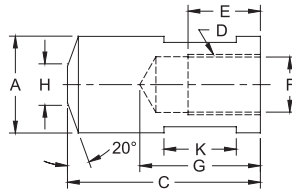

THREADED ELECTRODES

FEMALE FLAT

FEMALE TRUNCATED

CMW®3 FEMALE THREADED ELECTRODES										
CMW®3 PART No.	Type	O.A.L. C	Thread D	Major Dia. A	Thread Depth E	Water Hole Depth G	Water Hole Dia. F	Over Wrench Flats	Wrench Flat Length K	Welding Face Dia. H
336508	Female Flat	2	5/8-18	1	3/4	1-1/4	37/64	7/8	3/4	1
336510				1-1/4				3/4	1-1/4	
336512				1-1/2				7/8	1-1/2	
326508	Female Truncat.	2	5/8-18	1	3/4	1-1/4	37/64	7/8	3/4	3/8
326510				1-1/4				3/4	1/2	
326512				1-1/2				7/8	5/8	

MALE FLAT

MALE TRUNCATED

CMW®3 MALE THREADED ELECTRODES										
CMW®3 PART No.	Type	O.A.L. C	Thread D	Major Dia. A	Thread Depth E	Water Hole Depth G	Water Hole Dia. F	Over Wrench Flats	Wrench Flat Length K	Welding Face Dia. H
330507	Male Flat	2	5/8-18	7/8	9/16	1-1/4	5/16	3/4	5/8	7/8
330508			5/8-18	1	9/16		5/16	7/8	5/8	1
335506			5/8-11	3/4	15/32		5/16	5/8	1/2	3/4
335507			5/8-11	7/8	15/32		5/16	3/4	3/4	7/8
335508			3/4-10	1	5/8		3/8	7/8	7/8	1
335510	3/4-10	1-1/4	5/8	3/8	1	3/4	1-1/4			
335512	7/8-9	1-1/2	3/4	1/2	1-1/4	7/8	1-1/2			
325506	Male Truncat.	2	5/8-11	3/4	15/32	1-1/4	5/16	5/8	1/2	1/4
325507			5/8-11	7/8	15/32		5/16	3/4	5/8	5/16
325508			3/4-10	1	5/8		3/8	7/8	5/8	3/8
325510			3/4-10	1-1/4	5/8		3/8	1	3/4	1/2

ELKONITE® FACED FEMALE FLAT

ELKONITE® FACED FEMALE CENTERED

ELKONITE® FACED MALE CENTERED

ELKONITE® FACED MALE & FEMALE THREADED ELECTRODES											
ELKONITE® 10W3 PART No.	Type	O.A.L. C	Thread D	Major Dia. A	Thread Depth E	Water Hole Depth G	Water Hole Dia. F	Over Wrench Flats	Wrench Flat Length K	Welding Face Dia. H	ELKONITE® Thickness B
636308	Female Flat	1-1/2	5/8-18	1	3/4	1	37/64	7/8	1/2	1	1/4
636310				1-1/4				1/2	1-1/4		
636312				1-1/2				7/8	1-1/2		
626308	Female Centered	1-1/2	5/8-18	1	3/4	1	37/64	7/8	13/16	5/8	1/4
626310				1-1/4				11/16	5/8		
620307	Male Centered	1-1/2	5/8-18	7/8	9/16	1	5/16	3/4	3/4	1/2	1/4
625206		1-1/4	5/8-11	3/4	15/32	7/8	5/16	5/8	3/4	1/2	3/16
625308		1-5/8	3/4-10	1	5/8	1-3/16	3/8	7/8	7/8	5/8	1/4