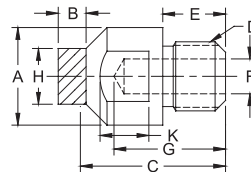

THREADED ELECTRODES

FEMALE FLAT

FEMALE TRUNCATED

CMW®3 FEMALE THREADED ELECTRODES										
CMW®3 PART No.	Type	O.A.L. C	Thread D	Major Dia. A	Thread Depth E	Water Hole Depth G	Water Hole Dia. F	Over Wrench Flats	Wrench Flat Length K	Welding Face Dia. H
336508	Female Flat	2	5/8-18	1	3/4	1-1/4	37/64	7/8	3/4	1
336510				1-1/4				3/4	1-1/4	
336512				1-1/2				7/8	1-1/2	
326508	Female Truncat.	2	5/8-18	1	3/4	1-1/4	37/64	7/8	3/4	3/8
326510				1-1/4				3/4	1/2	
326512				1-1/2				7/8	5/8	

MALE FLAT

MALE TRUNCATED

CMW®3 MALE THREADED ELECTRODES										
CMW®3 PART No.	Type	O.A.L. C	Thread D	Major Dia. A	Thread Depth E	Water Hole Depth G	Water Hole Dia. F	Over Wrench Flats	Wrench Flat Length K	Welding Face Dia. H
330507	Male Flat	2	5/8-18	7/8	9/16	1-1/4	5/16	3/4	5/8	7/8
330508			5/8-18	1	9/16		5/16	7/8	5/8	1
335506			5/8-11	3/4	15/32		5/16	5/8	1/2	3/4
335507			5/8-11	7/8	15/32		5/16	3/4	3/4	7/8
335508			3/4-10	1	5/8		3/8	7/8	7/8	1
335510	3/4-10	1-1/4	5/8	3/8	1	3/4	1-1/4			
335512	7/8-9	1-1/2	3/4	1/2	1-1/4	7/8	1-1/2			
325506	Male Truncat.	2	5/8-11	3/4	15/32	1-1/4	5/16	5/8	1/2	1/4
325507			5/8-11	7/8	15/32		5/16	3/4	5/8	5/16
325508			3/4-10	1	5/8		3/8	7/8	5/8	3/8
325510			3/4-10	1-1/4	5/8		3/8	1	3/4	1/2

ELKONITE® FACED FEMALE FLAT

ELKONITE® FACED FEMALE CENTERED

ELKONITE® FACED MALE CENTERED

ELKONITE® FACED MALE & FEMALE THREADED ELECTRODES											
ELKONITE® 10W3 PART No.	Type	O.A.L. C	Thread D	Major Dia. A	Thread Depth E	Water Hole Depth G	Water Hole Dia. F	Over Wrench Flats	Wrench Flat Length K	Welding Face Dia. H	ELKONITE® Thickness B
636308	Female Flat	1-1/2	5/8-18	1	3/4	1	37/64	7/8	1/2	1	1/4
636310				1-1/4				1/2	1-1/4		
636312				1-1/2				7/8	1-1/2		
626308	Female Centered	1-1/2	5/8-18	1	3/4	1	37/64	7/8	13/16	5/8	1/4
626310				1-1/4				11/16	5/8		
620307	Male Centered	1-1/2	5/8-18	7/8	9/16	1	5/16	3/4	3/4	1/2	1/4
625206		1-1/4	5/8-11	3/4	15/32	7/8	5/16	5/8	3/4	1/2	3/16
625308		1-5/8	3/4-10	1	5/8	1-3/16	3/8	7/8	7/8	5/8	1/4