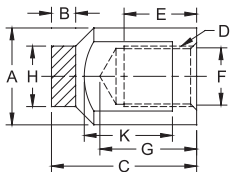

THREADED ELECTRODES

FEMALE FLAT

FEMALE TRUNCATED

CMW®3 FEMALE THREADED ELECTRODES										
CMW®3 PART No.	Type	O.A.L. C	Thread D	Major Dia. A	Thread Depth E	Water Hole Depth G	Water Hole Dia. F	Over Wrench Flats	Wrench Flat Length K	Welding Face Dia. H
336508	Female Flat	2	5/8-18	1	3/4	1-1/4	37/64	7/8	3/4	1
336510				1-1/4				3/4	1-1/4	
336512				1-1/2				7/8	1-1/2	
326508	Female Truncat.	2	5/8-18	1	3/4	1-1/4	37/64	7/8	3/4	3/8
326510				1-1/4				3/4	1/2	
326512				1-1/2				7/8	5/8	

MALE FLAT

MALE TRUNCATED

CMW®3 MALE THREADED ELECTRODES										
CMW®3 PART No.	Type	O.A.L. C	Thread D	Major Dia. A	Thread Depth E	Water Hole Depth G	Water Hole Dia. F	Over Wrench Flats	Wrench Flat Length K	Welding Face Dia. H
330507	Male Flat	2	5/8-18	7/8	9/16	1-1/4	5/16	3/4	5/8	7/8
330508			5/8-18	1	9/16		5/16	7/8	5/8	1
335506			5/8-11	3/4	15/32		5/16	5/8	1/2	3/4
335507			5/8-11	7/8	15/32		5/16	3/4	3/4	7/8
335508			3/4-10	1	5/8		3/8	7/8	7/8	1
335510	3/4-10	1-1/4	5/8	3/8	1	3/4	1-1/4			
335512	7/8-9	1-1/2	3/4	1/2	1-1/4	7/8	1-1/2			
325506	Male Truncat.	2	5/8-11	3/4	15/32	1-1/4	5/16	5/8	1/2	1/4
325507			5/8-11	7/8	15/32		5/16	3/4	5/8	5/16
325508			3/4-10	1	5/8		3/8	7/8	5/8	3/8
325510			3/4-10	1-1/4	5/8		3/8	1	3/4	1/2

ELKONITE® FACED FEMALE FLAT

ELKONITE® FACED FEMALE CENTERED

ELKONITE® FACED MALE CENTERED

ELKONITE® FACED MALE & FEMALE THREADED ELECTRODES											
ELKONITE® 10W3 PART No.	Type	O.A.L. C	Thread D	Major Dia. A	Thread Depth E	Water Hole Depth G	Water Hole Dia. F	Over Wrench Flats	Wrench Flat Length K	Welding Face Dia. H	ELKONITE® Thickness B
636308	Female Flat	1-1/2	5/8-18	1	3/4	1	37/64	7/8	1/2	1	1/4
636310				1-1/4				1/2	1-1/4		
636312				1-1/2				7/8	1-1/2		
626308	Female Centered	1-1/2	5/8-18	1	3/4	1	37/64	7/8	13/16	5/8	1/4
626310				1-1/4				11/16	5/8		
620307	Male Centered	1-1/2	5/8-18	7/8	9/16	1	5/16	3/4	3/4	1/2	1/4
625206		1-1/4	5/8-11	3/4	15/32	7/8	5/16	5/8	3/4	1/2	3/16
625308		1-5/8	3/4-10	1	5/8	1-3/16	3/8	7/8	7/8	5/8	1/4