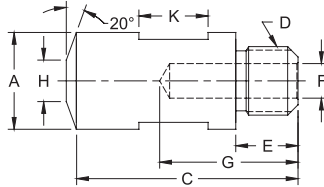

THREADED ELECTRODES

FEMALE FLAT

FEMALE TRUNCATED

CMW®3 FEMALE THREADED ELECTRODES										
CMW®3 PART No.	Type	O.A.L. C	Thread D	Major Dia. A	Thread Depth E	Water Hole Depth G	Water Hole Dia. F	Over Wrench Flats	Wrench Flat Length K	Welding Face Dia. H
336508	Female Flat	2	5/8-18	1	3/4	1-1/4	37/64	7/8	3/4	1
336510				1-1/4				3/4	1-1/4	
336512				1-1/2				7/8	1-1/2	
326508	Female Truncat.	2	5/8-18	1	3/4	1-1/4	37/64	7/8	3/4	3/8
326510				1-1/4				3/4	1/2	
326512				1-1/2				7/8	5/8	

MALE FLAT

MALE TRUNCATED

CMW®3 MALE THREADED ELECTRODES										
CMW®3 PART No.	Type	O.A.L. C	Thread D	Major Dia. A	Thread Depth E	Water Hole Depth G	Water Hole Dia. F	Over Wrench Flats	Wrench Flat Length K	Welding Face Dia. H
330507	Male Flat	2	5/8-18	7/8	9/16	1-1/4	5/16	3/4	5/8	7/8
330508			5/8-18	1	9/16		5/16	7/8	5/8	1
335506			5/8-11	3/4	15/32		5/16	5/8	1/2	3/4
335507			5/8-11	7/8	15/32		5/16	3/4	3/4	7/8
335508			3/4-10	1	5/8		3/8	7/8	7/8	1
335510	3/4-10	1-1/4	5/8	3/8	1	3/4	1-1/4			
335512	7/8-9	1-1/2	3/4	1/2	1-1/4	7/8	1-1/2			
325506	Male Truncat.	2	5/8-11	3/4	15/32	1-1/4	5/16	5/8	1/2	1/4
325507			5/8-11	7/8	15/32		5/16	3/4	5/8	5/16
325508			3/4-10	1	5/8		3/8	7/8	5/8	3/8
325510			3/4-10	1-1/4	5/8		3/8	1	3/4	1/2

ELKONITE® FACED FEMALE FLAT

ELKONITE® FACED FEMALE CENTERED

ELKONITE® FACED MALE CENTERED

ELKONITE® FACED MALE & FEMALE THREADED ELECTRODES											
ELKONITE® 10W3 PART No.	Type	O.A.L. C	Thread D	Major Dia. A	Thread Depth E	Water Hole Depth G	Water Hole Dia. F	Over Wrench Flats	Wrench Flat Length K	Welding Face Dia. H	ELKONITE® Thickness B
636308	Female Flat	1-1/2	5/8-18	1	3/4	1	37/64	7/8	1/2	1	1/4
636310				1-1/4				1/2	1-1/4		
636312				1-1/2				7/8	1-1/2		
626308	Female Centered	1-1/2	5/8-18	1	3/4	1	37/64	7/8	13/16	5/8	1/4
626310				1-1/4				11/16	5/8		
620307	Male Centered	1-1/2	5/8-18	7/8	9/16	1	5/16	3/4	3/4	1/2	1/4
625206		1-1/4	5/8-11	3/4	15/32	7/8	5/16	5/8	3/4	1/2	3/16
625308		1-5/8	3/4-10	1	5/8	1-3/16	3/8	7/8	7/8	5/8	1/4