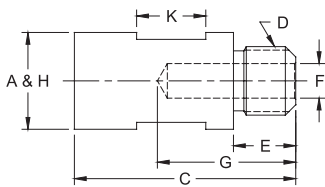

THREADED ELECTRODES

FEMALE FLAT

FEMALE TRUNCATED

CMW®3 FEMALE THREADED ELECTRODES										
CMW®3 PART No.	Type	O.A.L. C	Thread D	Major Dia. A	Thread Depth E	Water Hole Depth G	Water Hole Dia. F	Over Wrench Flats	Wrench Flat Length K	Welding Face Dia. H
336508	Female Flat	2	5/8-18	1	3/4	1-1/4	37/64	7/8	3/4	1
336510				1-1/4				3/4	1-1/4	
336512				1-1/2				7/8	1-1/2	
326508	Female Truncat.	2	5/8-18	1	3/4	1-1/4	37/64	7/8	3/4	3/8
326510				1-1/4				3/4	1/2	
326512				1-1/2				7/8	5/8	

MALE FLAT

MALE TRUNCATED

CMW®3 MALE THREADED ELECTRODES										
CMW®3 PART No.	Type	O.A.L. C	Thread D	Major Dia. A	Thread Depth E	Water Hole Depth G	Water Hole Dia. F	Over Wrench Flats	Wrench Flat Length K	Welding Face Dia. H
330507	Male Flat	2	5/8-18	7/8	9/16	1-1/4	5/16	3/4	5/8	7/8
330508			5/8-18	1	9/16		5/16	7/8	5/8	1
335506			5/8-11	3/4	15/32		5/16	5/8	1/2	3/4
335507			5/8-11	7/8	15/32		5/16	3/4	3/4	7/8
335508			3/4-10	1	5/8		3/8	7/8	7/8	1
335510	3/4-10	1-1/4	5/8	3/8	1	3/4	1-1/4			
335512	7/8-9	1-1/2	3/4	1/2	1-1/4	7/8	1-1/2			
325506	Male Truncat.	2	5/8-11	3/4	15/32	1-1/4	5/16	5/8	1/2	1/4
325507			5/8-11	7/8	15/32		5/16	3/4	5/8	5/16
325508			3/4-10	1	5/8		3/8	7/8	5/8	3/8
325510			3/4-10	1-1/4	5/8		3/8	1	3/4	1/2

ELKONITE® FACED FEMALE FLAT

ELKONITE® FACED FEMALE CENTERED

ELKONITE® FACED MALE CENTERED

ELKONITE® FACED MALE & FEMALE THREADED ELECTRODES											
ELKONITE® 10W3 PART No.	Type	O.A.L. C	Thread D	Major Dia. A	Thread Depth E	Water Hole Depth G	Water Hole Dia. F	Over Wrench Flats	Wrench Flat Length K	Welding Face Dia. H	ELKONITE® Thickness B
636308	Female Flat	1-1/2	5/8-18	1	3/4	1	37/64	7/8	1/2	1	1/4
636310				1-1/4				1/2	1-1/4		
636312				1-1/2				7/8	1-1/2		
626308	Female Centered	1-1/2	5/8-18	1	3/4	1	37/64	7/8	13/16	5/8	1/4
626310				1-1/4				11/16	5/8		
620307	Male Centered	1-1/2	5/8-18	7/8	9/16	1	5/16	3/4	3/4	1/2	1/4
625206		1-1/4	5/8-11	3/4	15/32	7/8	5/16	5/8	3/4	1/2	3/16
625308		1-5/8	3/4-10	1	5/8	1-3/16	3/8	7/8	7/8	5/8	1/4