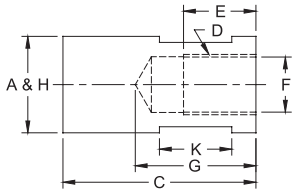

THREADED ELECTRODES

FEMALE FLAT

FEMALE TRUNCATED

CMW®3 FEMALE THREADED ELECTRODES										
CMW®3 PART No.	Type	O.A.L. C	Thread D	Major Dia. A	Thread Depth E	Water Hole Depth G	Water Hole Dia. F	Over Wrench Flats	Wrench Flat Length K	Welding Face Dia. H
336508	Female Flat	2	5/8-18	1	3/4	1-1/4	37/64	7/8	3/4	1
336510				1-1/4				3/4	1-1/4	
336512				1-1/2				7/8	1-1/2	
326508	Female Truncat.	2	5/8-18	1	3/4	1-1/4	37/64	7/8	3/4	3/8
326510				1-1/4				3/4	1/2	
326512				1-1/2				7/8	5/8	

MALE FLAT

MALE TRUNCATED

CMW®3 MALE THREADED ELECTRODES										
CMW®3 PART No.	Type	O.A.L. C	Thread D	Major Dia. A	Thread Depth E	Water Hole Depth G	Water Hole Dia. F	Over Wrench Flats	Wrench Flat Length K	Welding Face Dia. H
330507	Male Flat	2	5/8-18	7/8	9/16	1-1/4	5/16	3/4	5/8	7/8
330508			5/8-18	1	9/16		5/16	7/8	5/8	1
335506			5/8-11	3/4	15/32		5/16	5/8	1/2	3/4
335507			5/8-11	7/8	15/32		5/16	3/4	3/4	7/8
335508			3/4-10	1	5/8		3/8	7/8	7/8	1
335510	3/4-10	1-1/4	5/8	3/8	1	3/4	1-1/4			
335512	7/8-9	1-1/2	3/4	1/2	1-1/4	7/8	1-1/2			
325506	Male Truncat.	2	5/8-11	3/4	15/32	1-1/4	5/16	5/8	1/2	1/4
325507			5/8-11	7/8	15/32		5/16	3/4	5/8	5/16
325508			3/4-10	1	5/8		3/8	7/8	5/8	3/8
325510			3/4-10	1-1/4	5/8		3/8	1	3/4	1/2

ELKONITE® FACED FEMALE FLAT

ELKONITE® FACED FEMALE CENTERED

ELKONITE® FACED MALE CENTERED

ELKONITE® FACED MALE & FEMALE THREADED ELECTRODES											
ELKONITE® 10W3 PART No.	Type	O.A.L. C	Thread D	Major Dia. A	Thread Depth E	Water Hole Depth G	Water Hole Dia. F	Over Wrench Flats	Wrench Flat Length K	Welding Face Dia. H	ELKONITE® Thickness B
636308	Female Flat	1-1/2	5/8-18	1	3/4	1	37/64	7/8	1/2	1	1/4
636310				1-1/4				1/2	1-1/4		
636312				1-1/2				7/8	1-1/2		
626308	Female Centered	1-1/2	5/8-18	1	3/4	1	37/64	7/8	13/16	5/8	1/4
626310				1-1/4				11/16	5/8		
620307	Male Centered	1-1/2	5/8-18	7/8	9/16	1	5/16	3/4	3/4	1/2	1/4
625206		1-1/4	5/8-11	3/4	15/32	7/8	5/16	5/8	3/4	1/2	3/16
625308		1-5/8	3/4-10	1	5/8	1-3/16	3/8	7/8	7/8	5/8	1/4