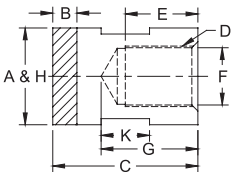

THREADED ELECTRODES

FEMALE FLAT

FEMALE TRUNCATED

CMW®3 FEMALE THREADED ELECTRODES										
CMW®3 PART No.	Type	O.A.L. C	Thread D	Major Dia. A	Thread Depth E	Water Hole Depth G	Water Hole Dia. F	Over Wrench Flats	Wrench Flat Length K	Welding Face Dia. H
336508	Female Flat	2	5/8-18	1	3/4	1-1/4	37/64	7/8	3/4	1
336510				1-1/4				3/4	1-1/4	
336512				1-1/2				7/8	1-1/2	
326508	Female Truncat.	2	5/8-18	1	3/4	1-1/4	37/64	7/8	3/4	3/8
326510				1-1/4				3/4	1/2	
326512				1-1/2				7/8	5/8	

MALE FLAT

MALE TRUNCATED

CMW®3 MALE THREADED ELECTRODES										
CMW®3 PART No.	Type	O.A.L. C	Thread D	Major Dia. A	Thread Depth E	Water Hole Depth G	Water Hole Dia. F	Over Wrench Flats	Wrench Flat Length K	Welding Face Dia. H
330507	Male Flat	2	5/8-18	7/8	9/16	1-1/4	5/16	3/4	5/8	7/8
330508			5/8-18	1	9/16		5/16	7/8	5/8	1
335506			5/8-11	3/4	15/32		5/16	5/8	1/2	3/4
335507			5/8-11	7/8	15/32		5/16	3/4	3/4	7/8
335508			3/4-10	1	5/8		3/8	7/8	7/8	1
335510	3/4-10	1-1/4	5/8	3/8	1	3/4	1-1/4			
335512	7/8-9	1-1/2	3/4	1/2	1-1/4	7/8	1-1/2			
325506	Male Truncat.	2	5/8-11	3/4	15/32	1-1/4	5/16	5/8	1/2	1/4
325507			5/8-11	7/8	15/32		5/16	3/4	5/8	5/16
325508			3/4-10	1	5/8		3/8	7/8	5/8	3/8
325510			3/4-10	1-1/4	5/8		3/8	1	3/4	1/2

ELKONITE® FACED FEMALE FLAT

ELKONITE® FACED FEMALE CENTERED

ELKONITE® FACED MALE CENTERED

ELKONITE® FACED MALE & FEMALE THREADED ELECTRODES											
ELKONITE® 10W3 PART No.	Type	O.A.L. C	Thread D	Major Dia. A	Thread Depth E	Water Hole Depth G	Water Hole Dia. F	Over Wrench Flats	Wrench Flat Length K	Welding Face Dia. H	ELKONITE® Thickness B
636308	Female Flat	1-1/2	5/8-18	1	3/4	1	37/64	7/8	1/2	1	1/4
636310				1-1/4				1/2	1-1/4		
636312				1-1/2				7/8	1-1/2		
626308	Female Centered	1-1/2	5/8-18	1	3/4	1	37/64	7/8	13/16	5/8	1/4
626310				1-1/4				11/16	5/8		
620307	Male Centered	1-1/2	5/8-18	7/8	9/16	1	5/16	3/4	3/4	1/2	1/4
625206		1-1/4	5/8-11	3/4	15/32	7/8	5/16	5/8	3/4	1/2	3/16
625308		1-5/8	3/4-10	1	5/8	1-3/16	3/8	7/8	7/8	5/8	1/4